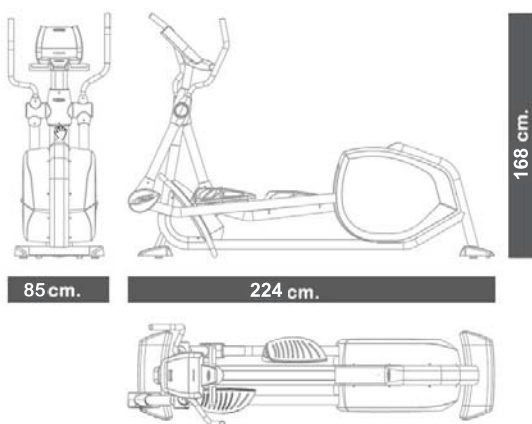

G930i: Crosstrainer SK9300i Inclusive

- **Monitor:** The top screen displays the various pre-set exercise profiles and current exertion levels. The bottom alphanumeric screen is used to guide the user when selecting the exercise as well as to display information about the exercise both during the exercise. The 4LED window at the very bottom simultaneously shows information for Time, distance, calories/inclination and pulse rate.
- **Programs Manual,** 8 preset profiles with 4 intensity levels each, User Program, Fitness Test for Men and Women, HRC and Distance Program.
- **Integrated powerful fan:** Provides a cooling sensation while exercising
- **Connection for mp3 and built-in speakers,** which let the user listen to their own music while exercising.
- **Drive system:** maintenance free Poli-V belt. No chain means no oiling. No chain means no noise
- **Wheels:**For easy transportation
- **Track & Track system (3 level articulated free motion)** for a natural movement
- **Casing:**Hard-wearing ABS plastic and easy to clean. **Frame:** Aluminium and sturdy oval section steel tube ST52
- **Polar® telemetry heart rate monitoring:** POLAR hand-grip system and POLAR telemetric system (optional)

Specifications:

Height: 168 cm / 66"
 Width: 65cm / 26"
 Length: 224cm / 88"
 Maximum user weight:
 190Kg / 419 lbs.
 Weight: 85Kg / 187 lbs.