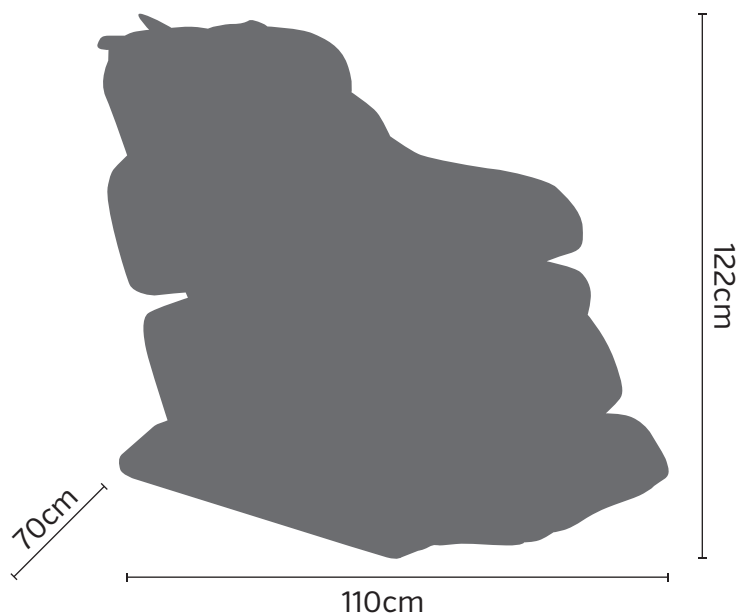

## Poids et dimensions

Poids: 18Kg.

Dimensions en position normale: 122 [haut] x 70 [large] x 110 [long]

Dimensions allongé: 85 [haut] x 70 [large] x 160 [long]